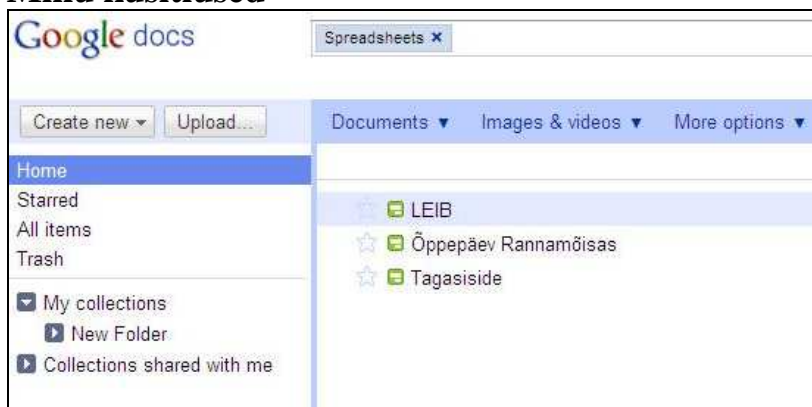

Minu küsitlused

Kui vajutad küsitluse nimel, avanevad uues aknas KÜSITLUSE TULEMUSED

Google docs LEIB Private to only me

File Edit View Insert Format Form (1) Tools Help

Formula: Timestamp

	A	B	C	D	E
1	Timestamp	Millist leiba Sa sööd?	Kas Sa sööd leiba?	Minu lemmikleib on	
2	2/5/2011 21:07:28	Sellist, mis maitseb	Vahete-vahel	Jassi seemneleib	
3					
4					
5					
6					
7					
8					
9					
10